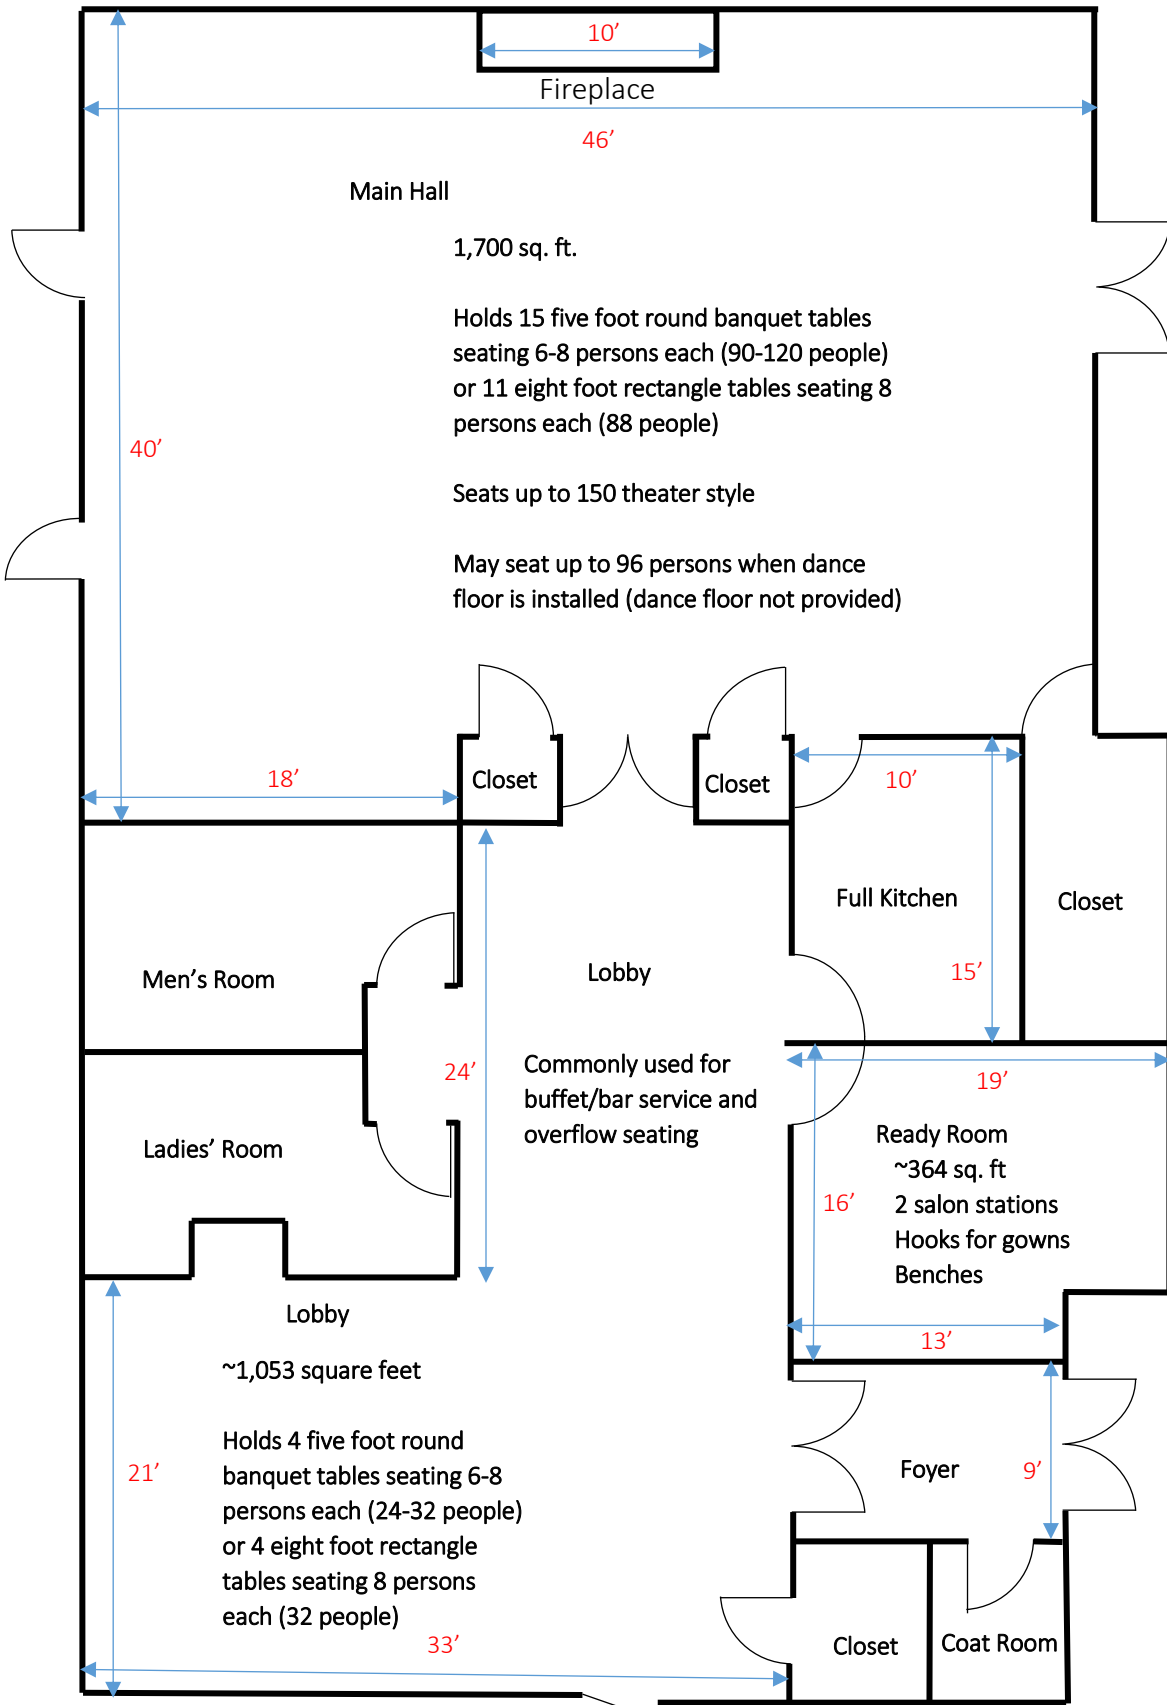

Layout Specifics

Tables & Chairs Available:

- Rectangle 8': 15
- Rectangle 4': 2
- Rounds 5': 16
- Chairs: 145

Set Up Plans:

Banquet

U-Shape

Classroom

Theater

Boardroom

Reception